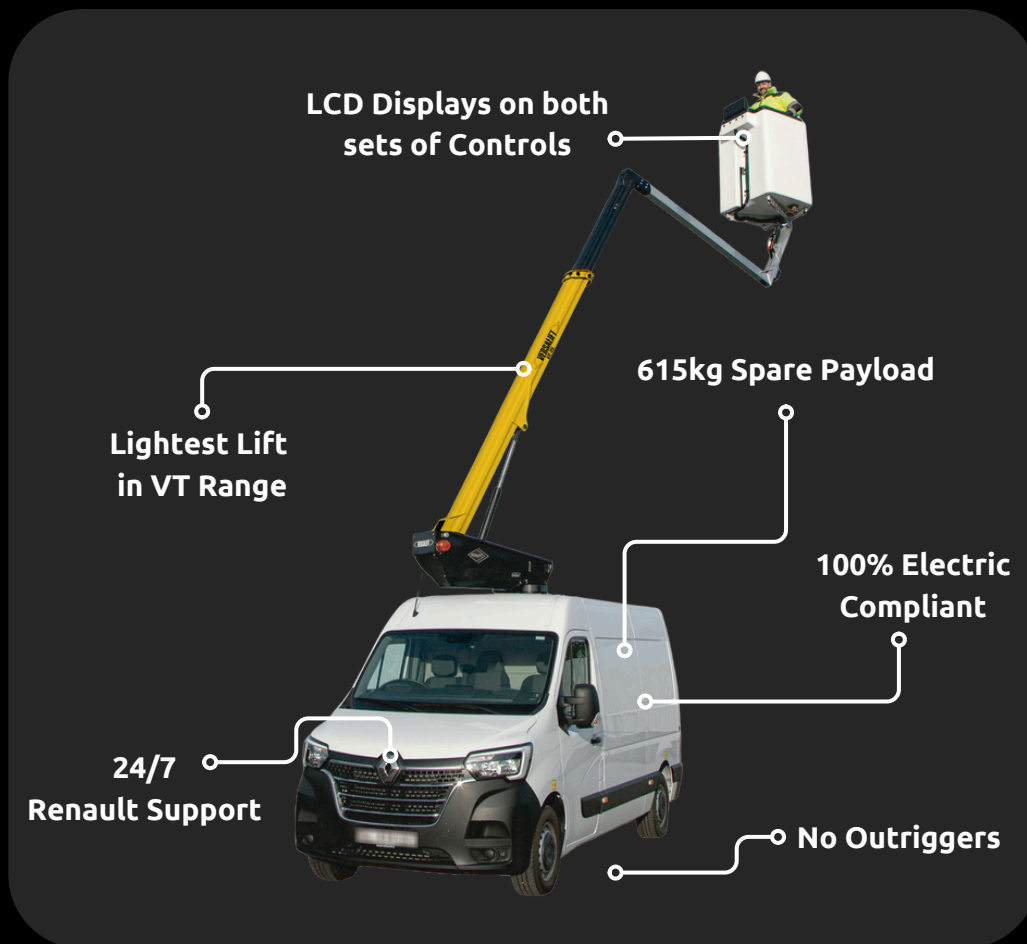

# THE NEW VTE-125 RENAULT MASTER

The lightest ever lift in the VT range

Enabling our customers to work  
**safely** and **maximise** their productivity

# THE NEW VTE-125 RENAULT MASTER

The VTE-125 is the lightest platform in the Versalift van mounted range. This new budget-friendly model excels in productivity, safety and return on investment. With no outriggers, it's extremely fast to set up and the no-limit boom system provides a complete working envelope.